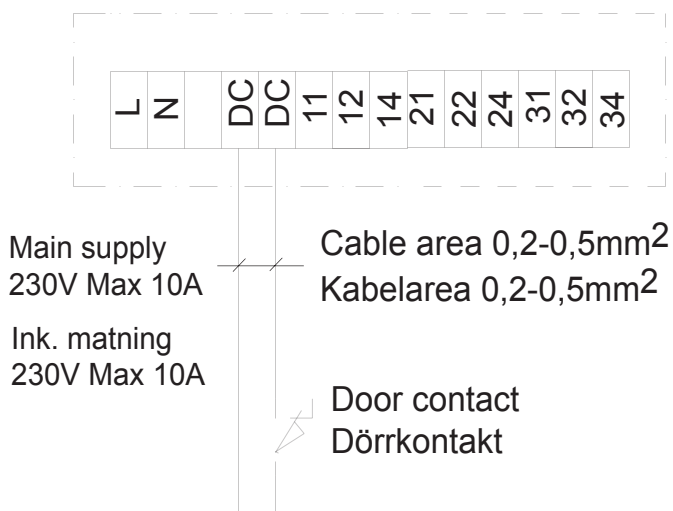

MDC Door contact with time delay

MDC

MDC

Dörrkontakt (DC)
Door contact (DC)

Main office

Frico AB
Box 102
SE-433 22 Partille
Sweden

Tel: +46 31 336 86 00
Fax: +46 31 26 28 25