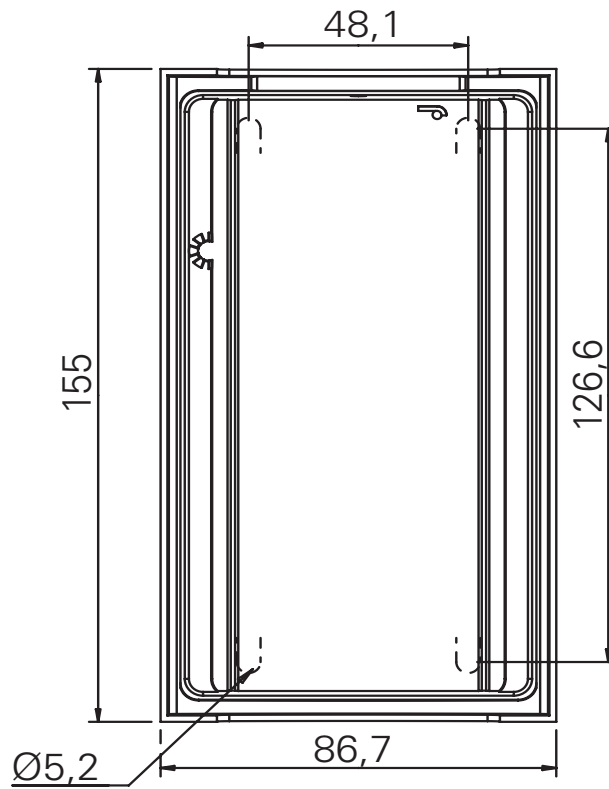

MDC Door contact with time delay

MDC

MDC

Dörrkontakt (DC)
Door contact (DC)

Main office

Frico AB
Box 102
SE-433 22 Partille
Sweden

Tel: +46 31 336 86 00
Fax: +46 31 26 28 25