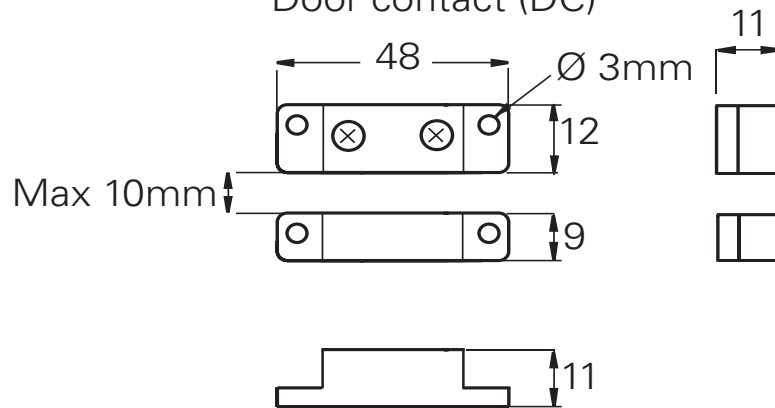

MDC Door contact with time delay

MDC

MDC

Dörrkontakt (DC)
Door contact (DC)

Main office

Frico AB
Box 102
SE-433 22 Partille
Sweden

Tel: +46 31 336 86 00
Fax: +46 31 26 28 25