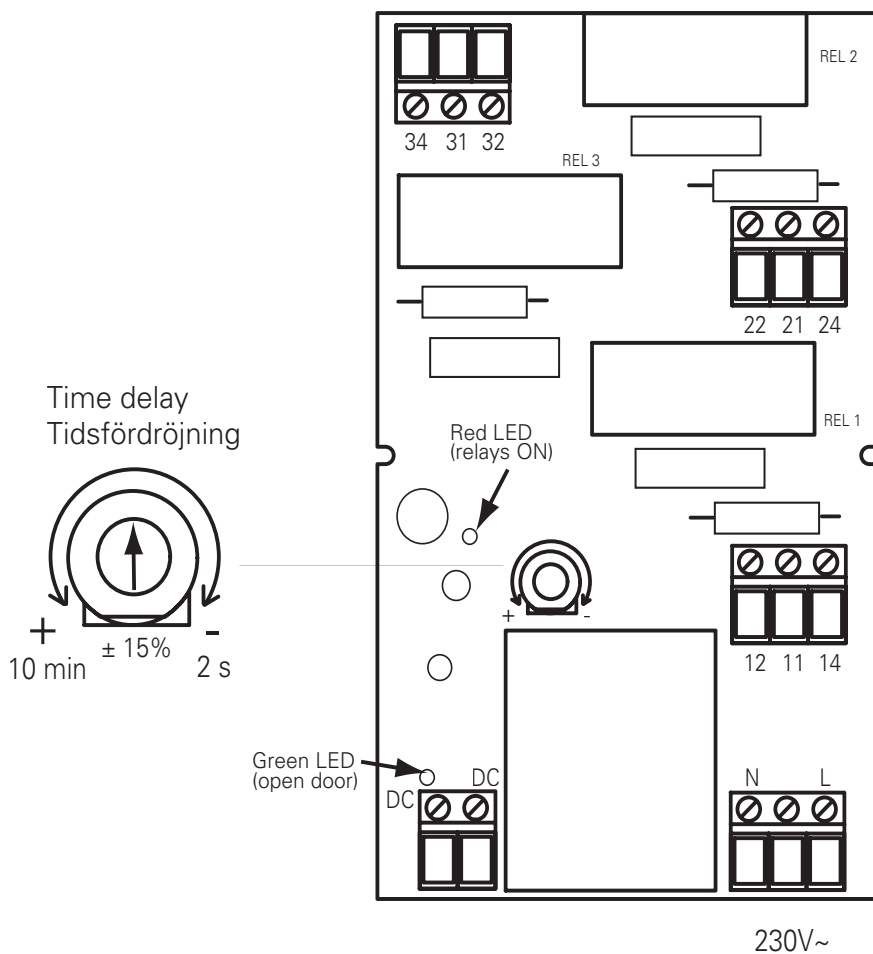

MDC Door contact with time delay

MDC

MDC

Dörrkontakt (DC)
Door contact (DC)

Main office

Frico AB
Box 102
SE-433 22 Partille
Sweden

Tel: +46 31 336 86 00
Fax: +46 31 26 28 25